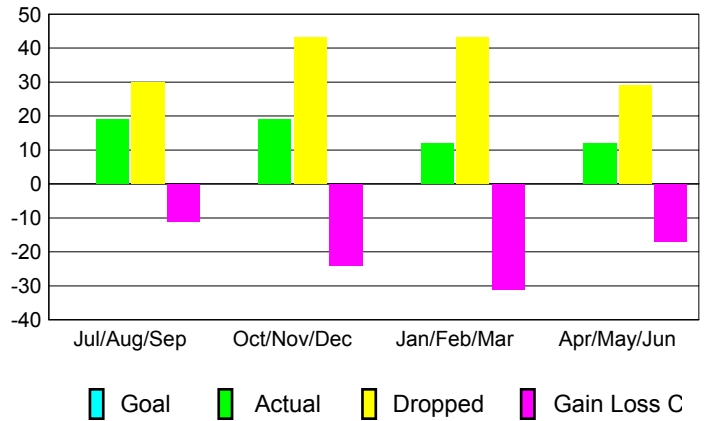

Membership Results 2012-2013
Goal, New, Dropped, Gain/Loss